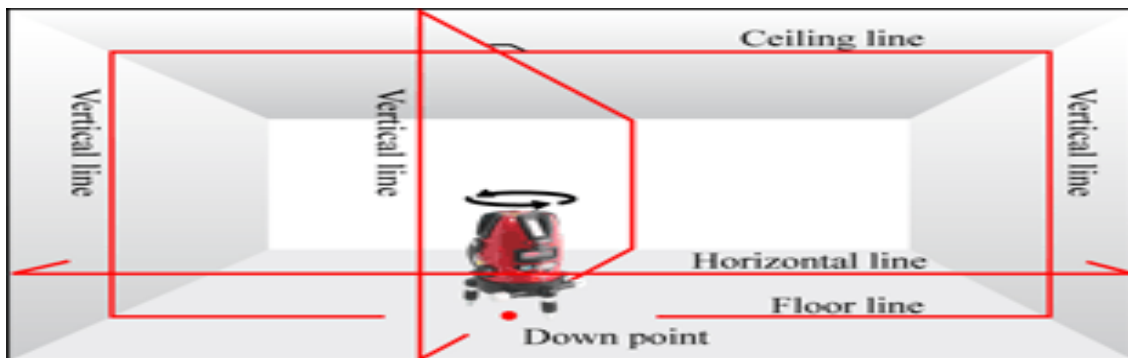

Siamas[®]

Siamas Model :SA881EH

Multi Line Laser

Siamas Model :SA881EH

Specification : Multi Line Laser

Model No.	SA881EH
Laser beam	Electronic 4V1H1D Red Beam
Laser line wavelength	635nm laser diode, down point 650nm
Anti-water class	IP-54
Laser safety class	Class 2
Accuracy	±1mm/10m
Self-leveling range	± 2.5°
Working range	15 m (Without detector)
Working range	30 m (With detector)
Power supply	3 x AA alkaline batteries/ rechargeable batteries
Mounting thread	5/8" X 11, ISO standard
Operating temperature	-5°C~+45°C
Size	Φ126x192mm
Weight	1.4kg (including batteries)